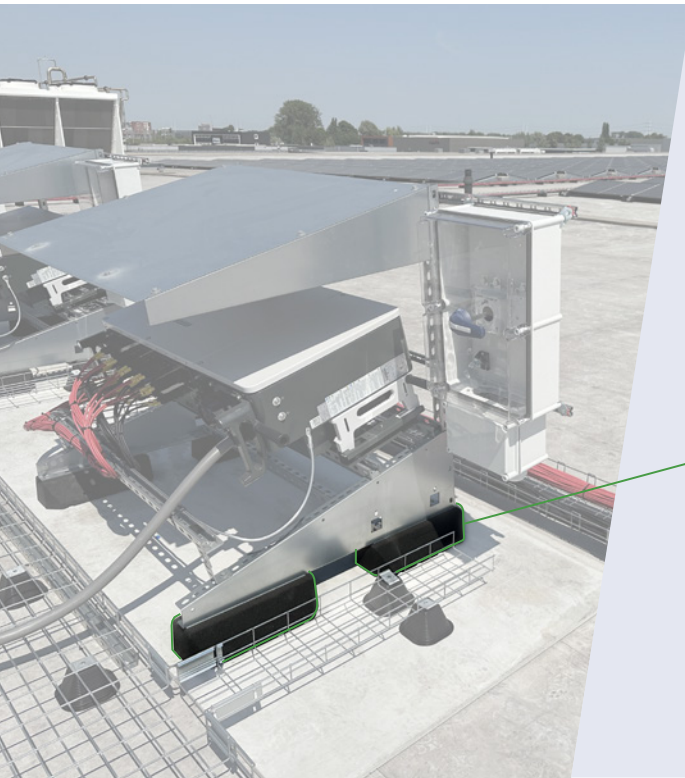

NEW

THE · BLOCK
BY TRAYCO®

DURABLE RUBBER MOUNTING BLOCK MONTAGEFUß AUS GUMMI

BARRIER AGAINST
PLASTICIZER MIGRATION
WEICHMACHERBARRIERE

BLOCK-230-100-65-M8-RU | 20343

100 x 228 x 66 mm | 970 - 1030 gr (DRY / TROCKEN)