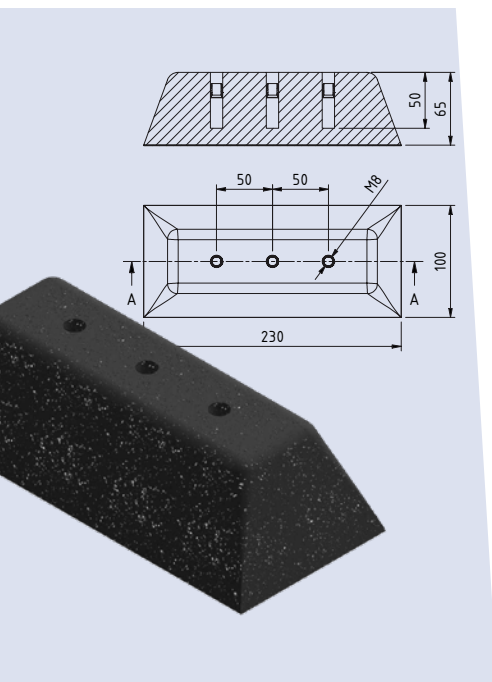

HOW MANY MOUNTING BLOCKS DO YOU NEED FOR YOUR SOLAR SHELTER?
WIE VIELE FUßSTÜTZEN BENÖTIGEN SIE FÜR IHRE SOLAR SHELTERS?