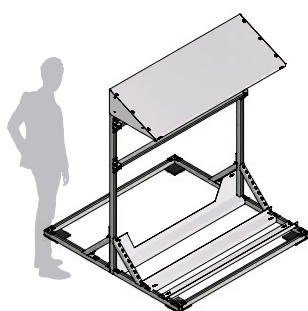

ROOF SHELTER
RS-1500-UG

6 blocks / Blöcke

MINI SHELTER
RS-0800-UG

4 blocks / Blöcke