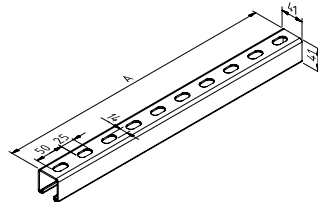

Article reference
SP41-41