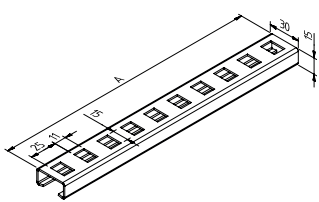

STRUT
BY TRAYCO®

**FLEXIBLE FRAMING
SOLUTIONS**

Trayco®
MASTERS IN
CABLE MANAGEMENT

BEDRIJVENPARK COUPURE 5A • B-9700 OUDENAARDE
T. +32(0)55 23 29 90 • WWW.TRAYCO.EU

NOT JUST A MOUNTING PROFILE

Available in thickness 1.5, 2.0, 2.5 and different lengths

Flexible mounting in all directions thanks to 3-sided perforation

Super strong thanks to angled C+ design

ULTRA GALVA

Safe and fast on site cutting thanks to markings

Good grip whilst mounting accessories thanks to the inside serration