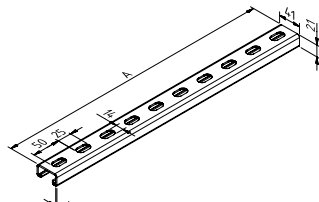

Flexible mounting in all directions thanks to 3-sided perforation

Super strong thanks to angled C+ design

ULTRA GALVA

Safe and fast on site cutting thanks to markings

Good grip whilst mounting accessories thanks to the inside serration

Article reference
SP30-15

Article reference
SP41-21

Article reference
SP41-41

Article reference
SP41-41-3W

More information on www.trayco.eu