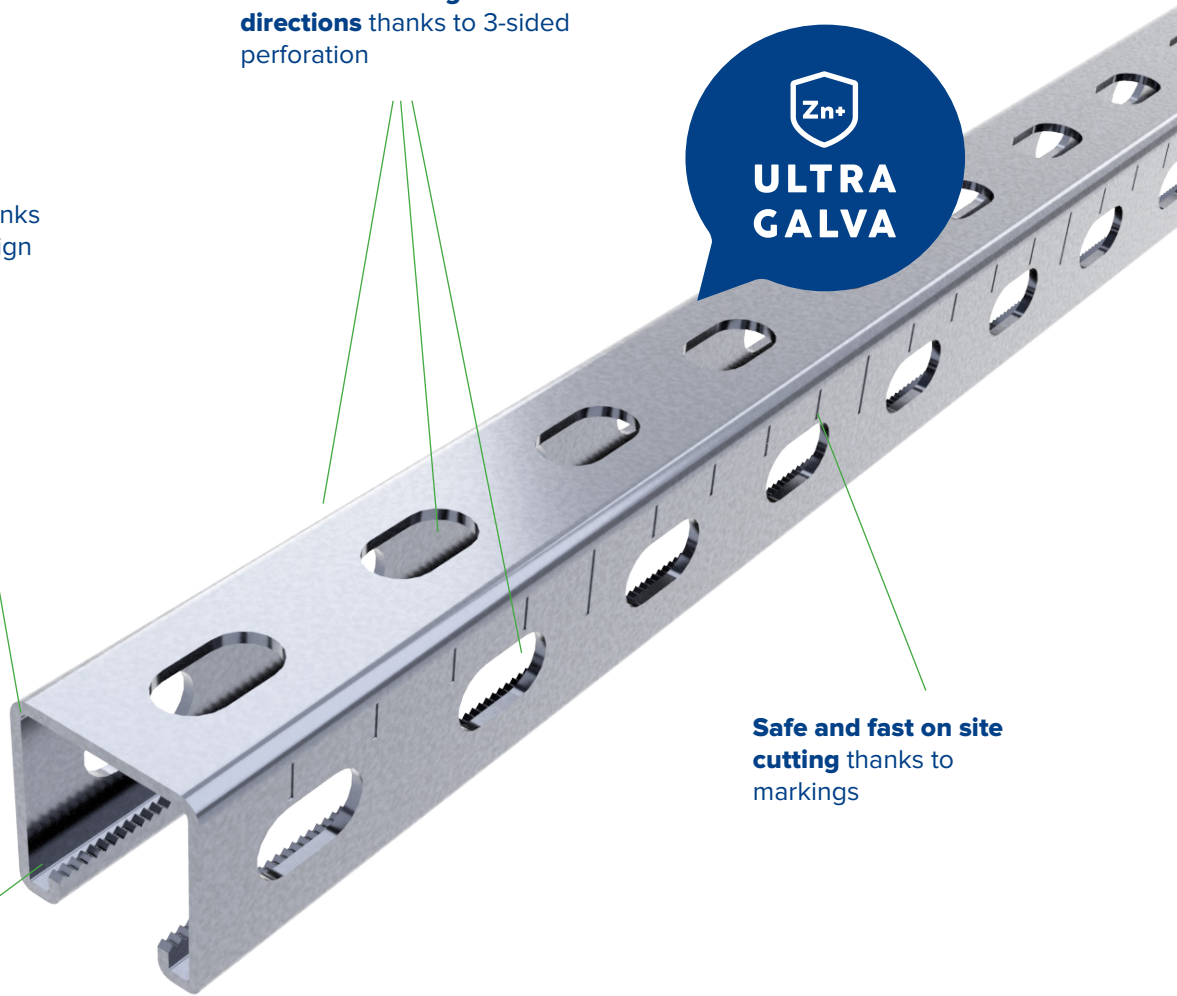

STRUT
BY TRAYCO®

**FLEXIBLE FRAMING
SOLUTIONS**

Trayco®
MASTERS IN
CABLE MANAGEMENT

BEDRIJVENPARK COUPURE 5A • B-9700 OUDENAARDE
T. +32(0)55 23 29 90 • WWW.TRAYCO.EU

NOT JUST A MOUNTING PROFILE

Available in thickness 1.5, 2.0, 2.5 and different lengths

Flexible mounting in all directions thanks to 3-sided perforation

Super strong thanks to angled C+ design

ULTRA GALVA

Safe and fast on site cutting thanks to markings

Good grip whilst mounting accessories thanks to the inside serration