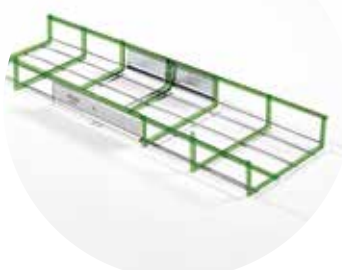

3

Accessories for fast and safe mounting

1

2

Clippable joint for fast mounting

Mounting with a single click

Sophisticated Design
Extra strong base wires to carry the highest possible load

HAVE A LOOK AT
THE ADVANTAGES HERE

THE . PUSH
BY TRAYCO®

Easy to slide into
each other. Even
faster whilst using
The . Push

50%
higher capacity

Clippable brackets

7

8

9

6

Equipotential bonding
thanks to **integrated coupling**

10

Clippable covers with
overlay

Reinforced side walls

Patented **I-profile** for exceptional
load capacity

CABLE TRAYS

MOUNTING SYSTEMS

THE • BOX
plug&play
underfloor system