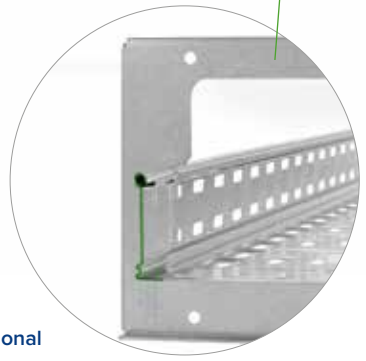

3

Accessories for fast and safe mounting

1

2

Clippable joint for fast mounting

Mounting with a single click

Sophisticated Design
Extra strong base wires to carry the highest possible load

HAVE A LOOK AT
THE ADVANTAGES HERE

THE . PUSH
BY TRAYCO®

Easy to slide into
each other. Even
faster whilst using
The . Push

50%
higher capacity

Clippable brackets

7

8

9

6

Equipotential bonding
thanks to **integrated coupling**

10

Clippable covers with
overlay

Reinforced side walls

Patented **I-profile** for exceptional
load capacity

CABLE TRAYS

MOUNTING SYSTEMS

THE • BOX
plug&play
underfloor system