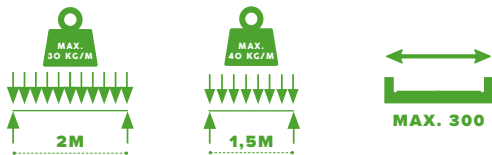

THE·PUSH BY TRAYCO®

WE PUSH YOU
TO A FASTER
INSTALLATION

With this new clip-on installation you no longer require bolts or nuts to fit Trayco cable support systems and accessories.

4X FASTER

NO BOLTS/NUTS REQUIRED

ONE HAND FREE

VERSATILE USE

MORE INFORMATION ON WWW.TRAYCO.BE/THEPUSH

FULLY SCREWLESS MOUNTING

Clippable inner bracket
with integrated wire

Interchangeable accessories
with perfect fitting

5

4