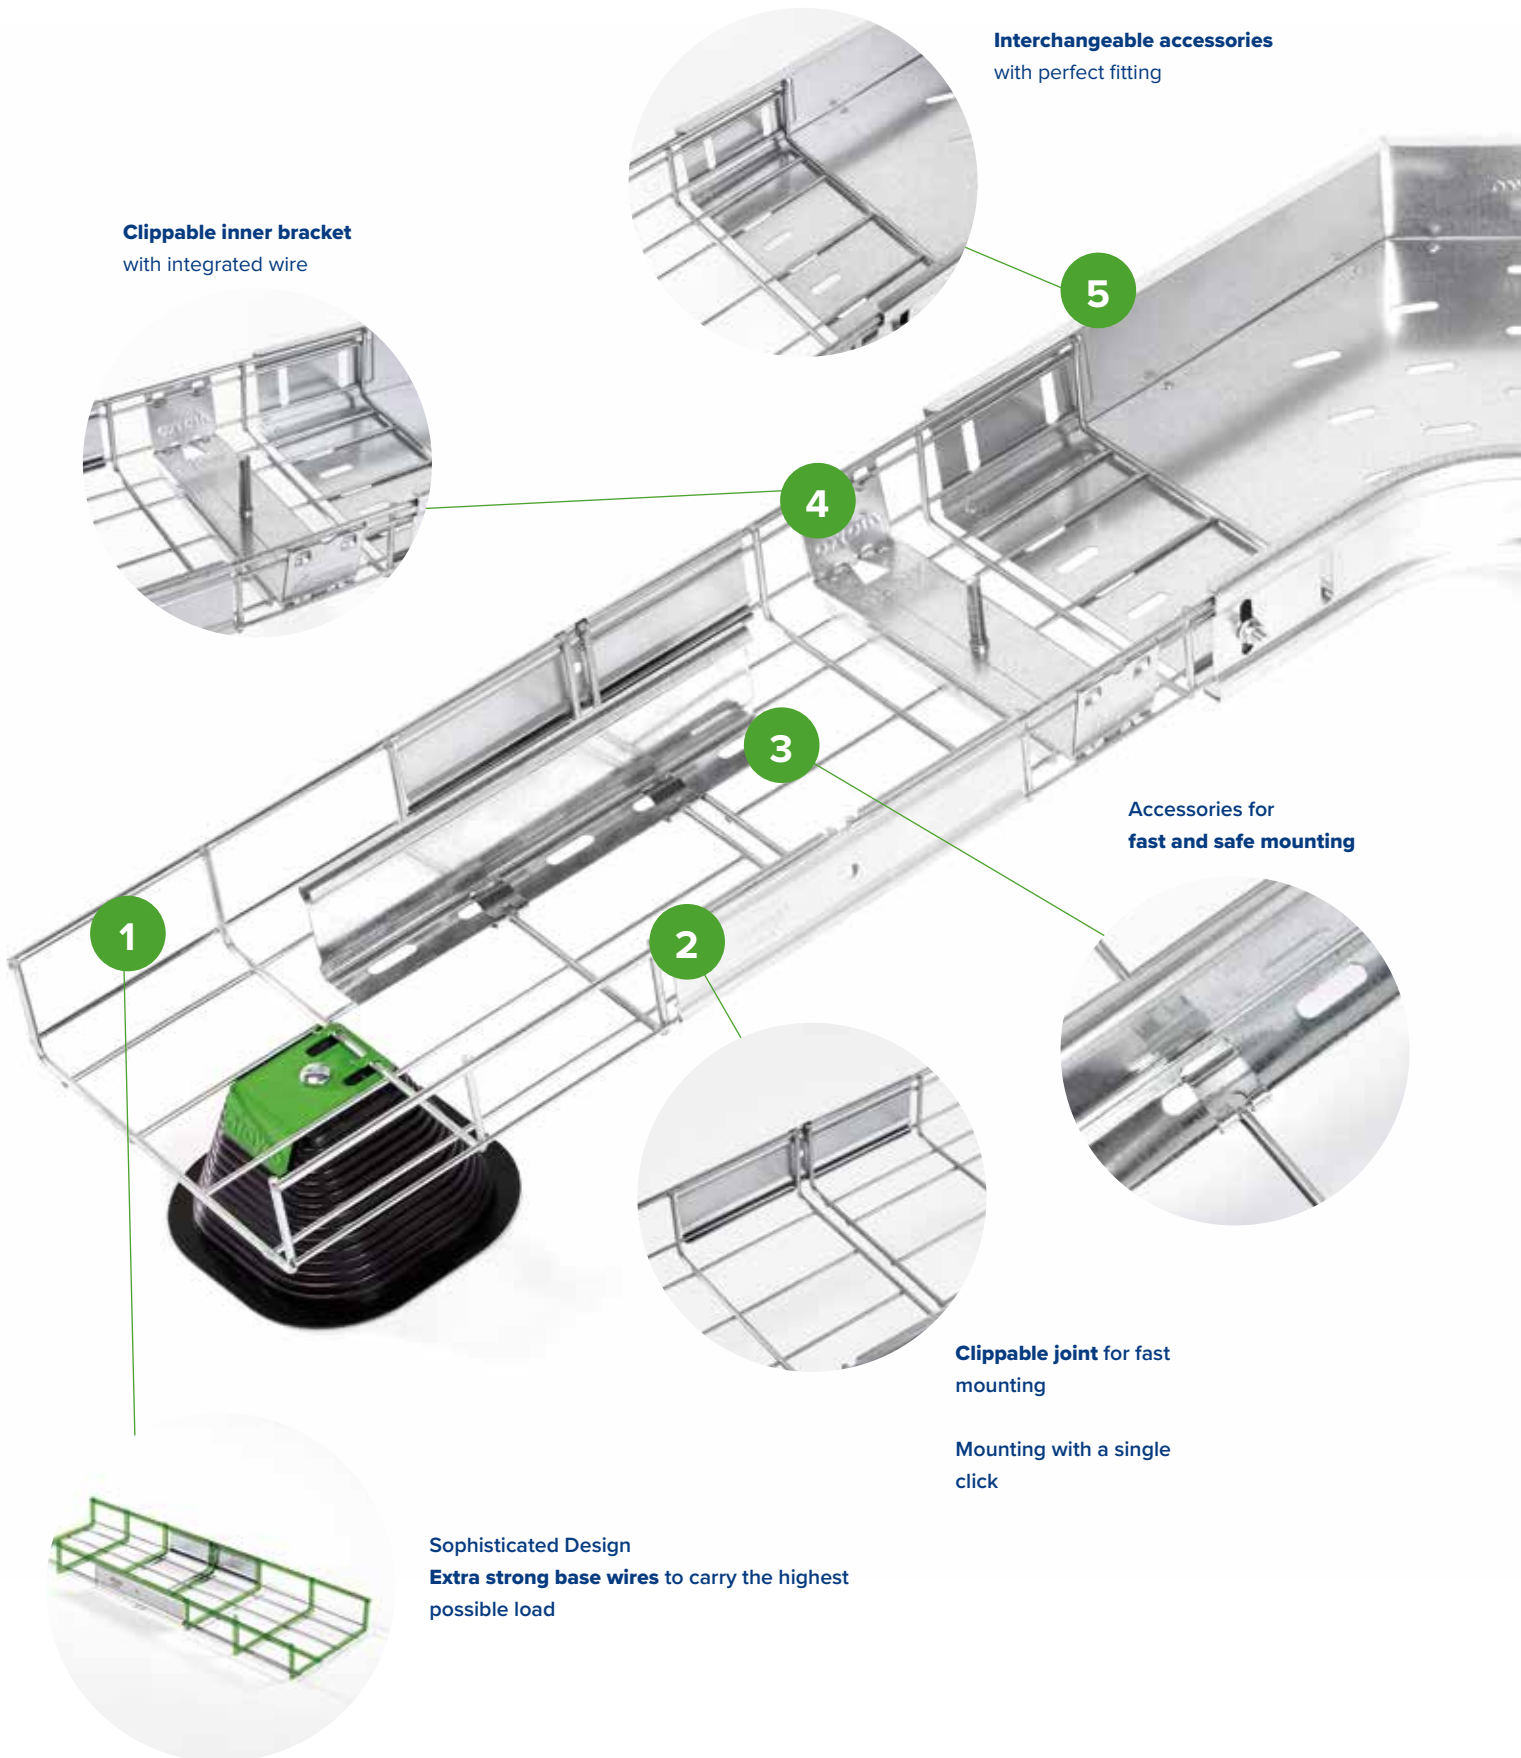

ONE HAND FREE

VERSATILE USE

MORE INFORMATION ON WWW.TRAYCO.BE/THEPUSH

FULLY SCREWLESS MOUNTING

Clippable inner bracket
with integrated wire

Interchangeable accessories
with perfect fitting

5

4

3

Accessories for fast and safe mounting

1

2

Clippable joint for fast mounting

Mounting with a single click

Sophisticated Design
Extra strong base wires to carry the highest possible load

HAVE A LOOK AT
THE ADVANTAGES HERE

THE . PUSH
BY TRAYCO®

Easy to slide into
each other. Even
faster whilst using
The . Push

50%
higher capacity

Clippable brackets

7

8

9

6

Equipotential bonding
thanks to **integrated coupling**

10

Clippable covers with
overlay

Reinforced side walls

Patented **I-profile** for exceptional
load capacity

CABLE TRAYS

MOUNTING SYSTEMS

THE • BOX
plug&play
underfloor system